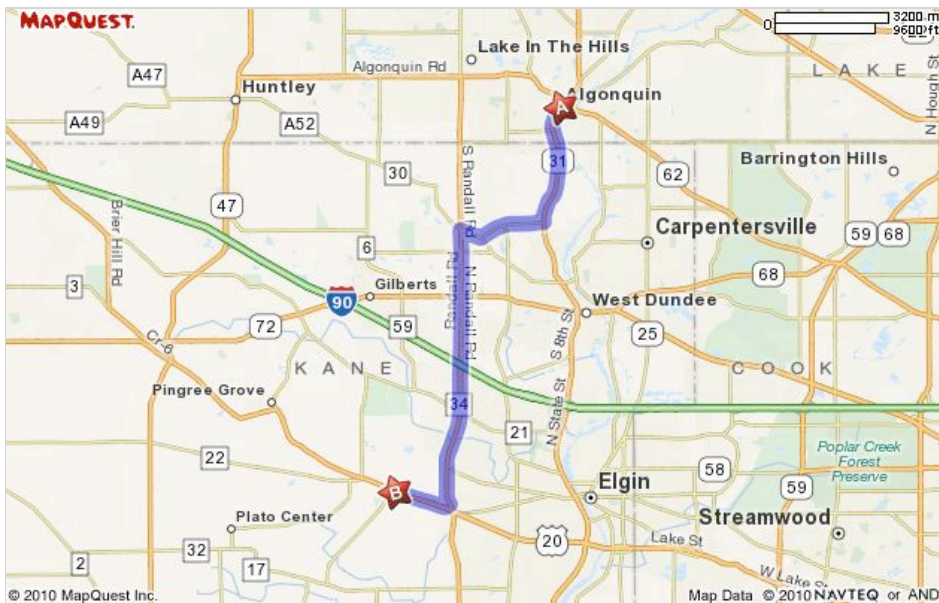

Notes

Directions to Good Shepherd Elgin Gym.

(847) 741-7788.

Trip to Nesler Rd & Us Highway 20

Elgin, IL 60124

12.30 miles - about 19 minutes

A St John's Lutheran School - (847) 658-9311 300 Jefferson St, Algonquin, IL 60102

1. Start out going **SOUTHWEST** on **JEFFERSON ST** toward **RAILROAD ST**.

go 0.1 mi

2. Turn **LEFT** onto **RAILROAD ST**.

go 0.1 mi

3. Turn **RIGHT** onto **S MAIN ST / IL-31**. Continue to follow **IL-31**.

go 2.6 mi

4. Turn **RIGHT** onto **MILLER RD**.

go 1.4 mi

5. Turn **RIGHT** onto **HUNTLEY RD / CR-30**.

go 0.5 mi

6. Turn **LEFT** onto **RANDALL RD / CR-34 S**.

go 6.3 mi

7. Merge onto **US-20 W / ULYSSES S GRANT MEMORIAL HWY**.

go 1.3 mi

8. **NESLER RD & US HIGHWAY 20**.

go 0.0 mi

B Nesler Rd & Us Highway 20, Elgin, IL 60124

Total Travel Estimate : 12.30 miles - about 19 minutes

Route Map [Hide](#)

[All rights reserved. Use subject to License/Copyright](#) [Map Legend](#)