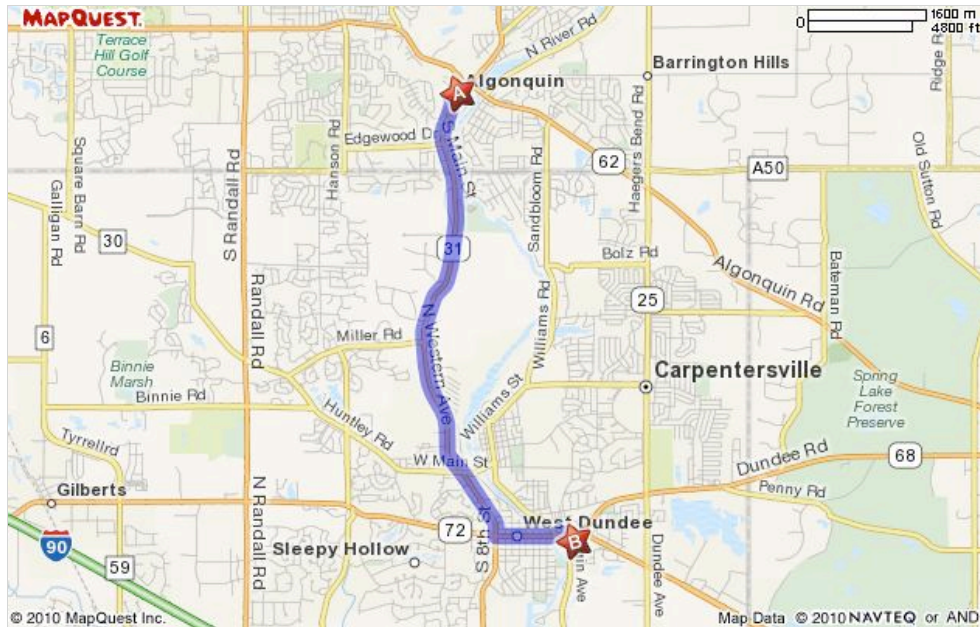

Notes

Directions to Immanuel Lutheran Dundee Gym.

(847) 428-1010.

Trip to 407 Johnson St
East Dundee, IL 60118-2305
5.81 miles - about 12 minutes

St John's Lutheran School - (847) 658-9311
300 Jefferson St, Algonquin, IL 60102

-  1. Start out going **SOUTHWEST** on **JEFFERSON ST** toward **RAILROAD ST**. go 0.1 mi

-  2. Turn **LEFT** onto **RAILROAD ST**. go 0.1 mi

-   3. Turn **RIGHT** onto **S MAIN ST / IL-31**. Continue to follow **IL-31**. go 4.9 mi

-   4. Turn **LEFT** onto **W MAIN ST / IL-72**. go 0.7 mi

-  5. Turn **RIGHT** onto **S VAN BUREN ST**. go 0.1 mi

-  6. Turn **LEFT** onto **JOHNSON ST**. go 0.0 mi

-  7. **407 JOHNSON ST** is on the **LEFT**. go 0.0 mi

407 Johnson St, East Dundee, IL 60118-2305
Total Travel Estimate : 5.81 miles - about 12 minutes

Route Map [Hide](#)

All rights reserved. Use subject to License/Copyright | [Map Legend](#)

Directions and maps are informational only. We make no warranties on the accuracy of their content, road conditions or route usability or expeditiousness. You assume all risk of use. MapQuest and its suppliers shall not be liable to you for any loss or delay resulting from your use of MapQuest. Your use of MapQuest means you agree to our [Terms of Use](#)