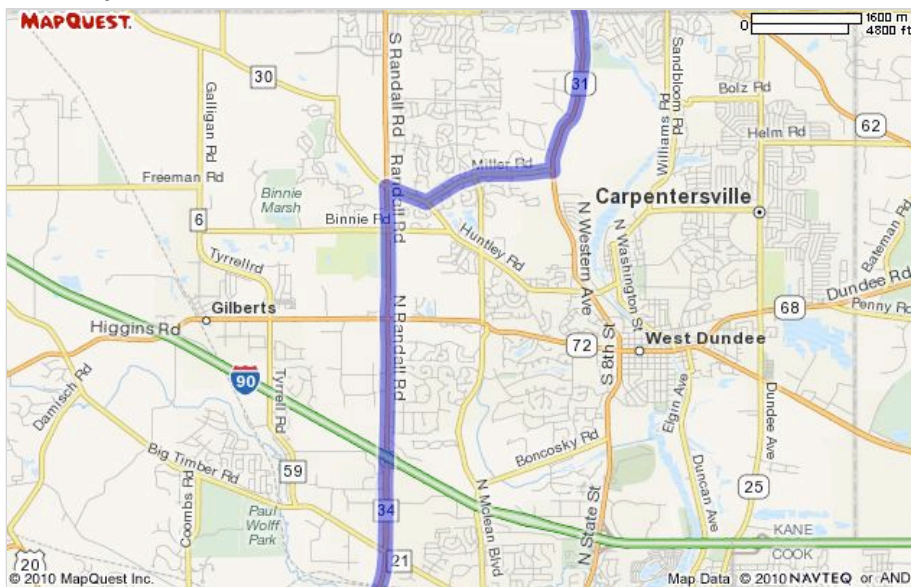

---

-   3. Turn **RIGHT** onto **S MAIN ST / IL-31.** Continue to follow **IL-31.** go 2.6 mi

---

-  4. Turn **RIGHT** onto **MILLER RD.** go 1.4 mi

---

-  5. Turn **RIGHT** onto **HUNTLEY RD / CR-30.** go 0.5 mi

---

-  6. Turn **LEFT** onto **RANDALL RD / CR-34 S.** go 5.4 mi

---

-  7. Turn **SHARP RIGHT** onto **HIGHLAND AVE / CR-47.** go 0.2 mi

---

-  8. **2700 W HIGHLAND AVE.** go 0.0 mi

#### **B** Westminster Christian School - (847) 695-0310 2700 W Highland Ave, Elgin, IL 60124 Total Travel Estimate : 10.32 miles - about 17 minutes

Route Map [Hide](#)

[All rights reserved. Use subject to License/Copyright](#) [Map Legend](#)